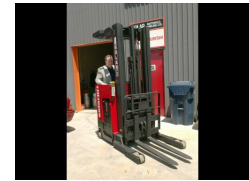

## Material Handling Equipment / Forklifts - Standard

Model Number: EASI R40TT  
 Serial Number: E2-A-98-11542  
 Stock Number: S-1621  
 New/Used: Used

Mast Type:		Basic Capacity:	4000 Lbs
Load Center:	24 "	Mast Lowered Height:	95.00 "
Powered by:	Electric	Mast Maximum Fork Height:	211.00 "
Engine Description:	SCR control system	Mast Freelift:	72.00 "
Fork / Coil Ram / Other lift attachment:	Reach	Steering:	Power
Carriage:	Reach	Service Brakes:	disc
Tire Description:	Urethane	Operator's compartment description:	Stand-up Forward Facing end control/multifunction joy stick control. W/ Safety Door.

**General Description:** 4,000lbs. Buy or lease to own programs available. New Paint, tires, electrical components replaced. Battery is clean w/excellent voltage. Charger included

**Additional Description:** Safety Certified Condition, Re-Manufactured to Factory Standards.